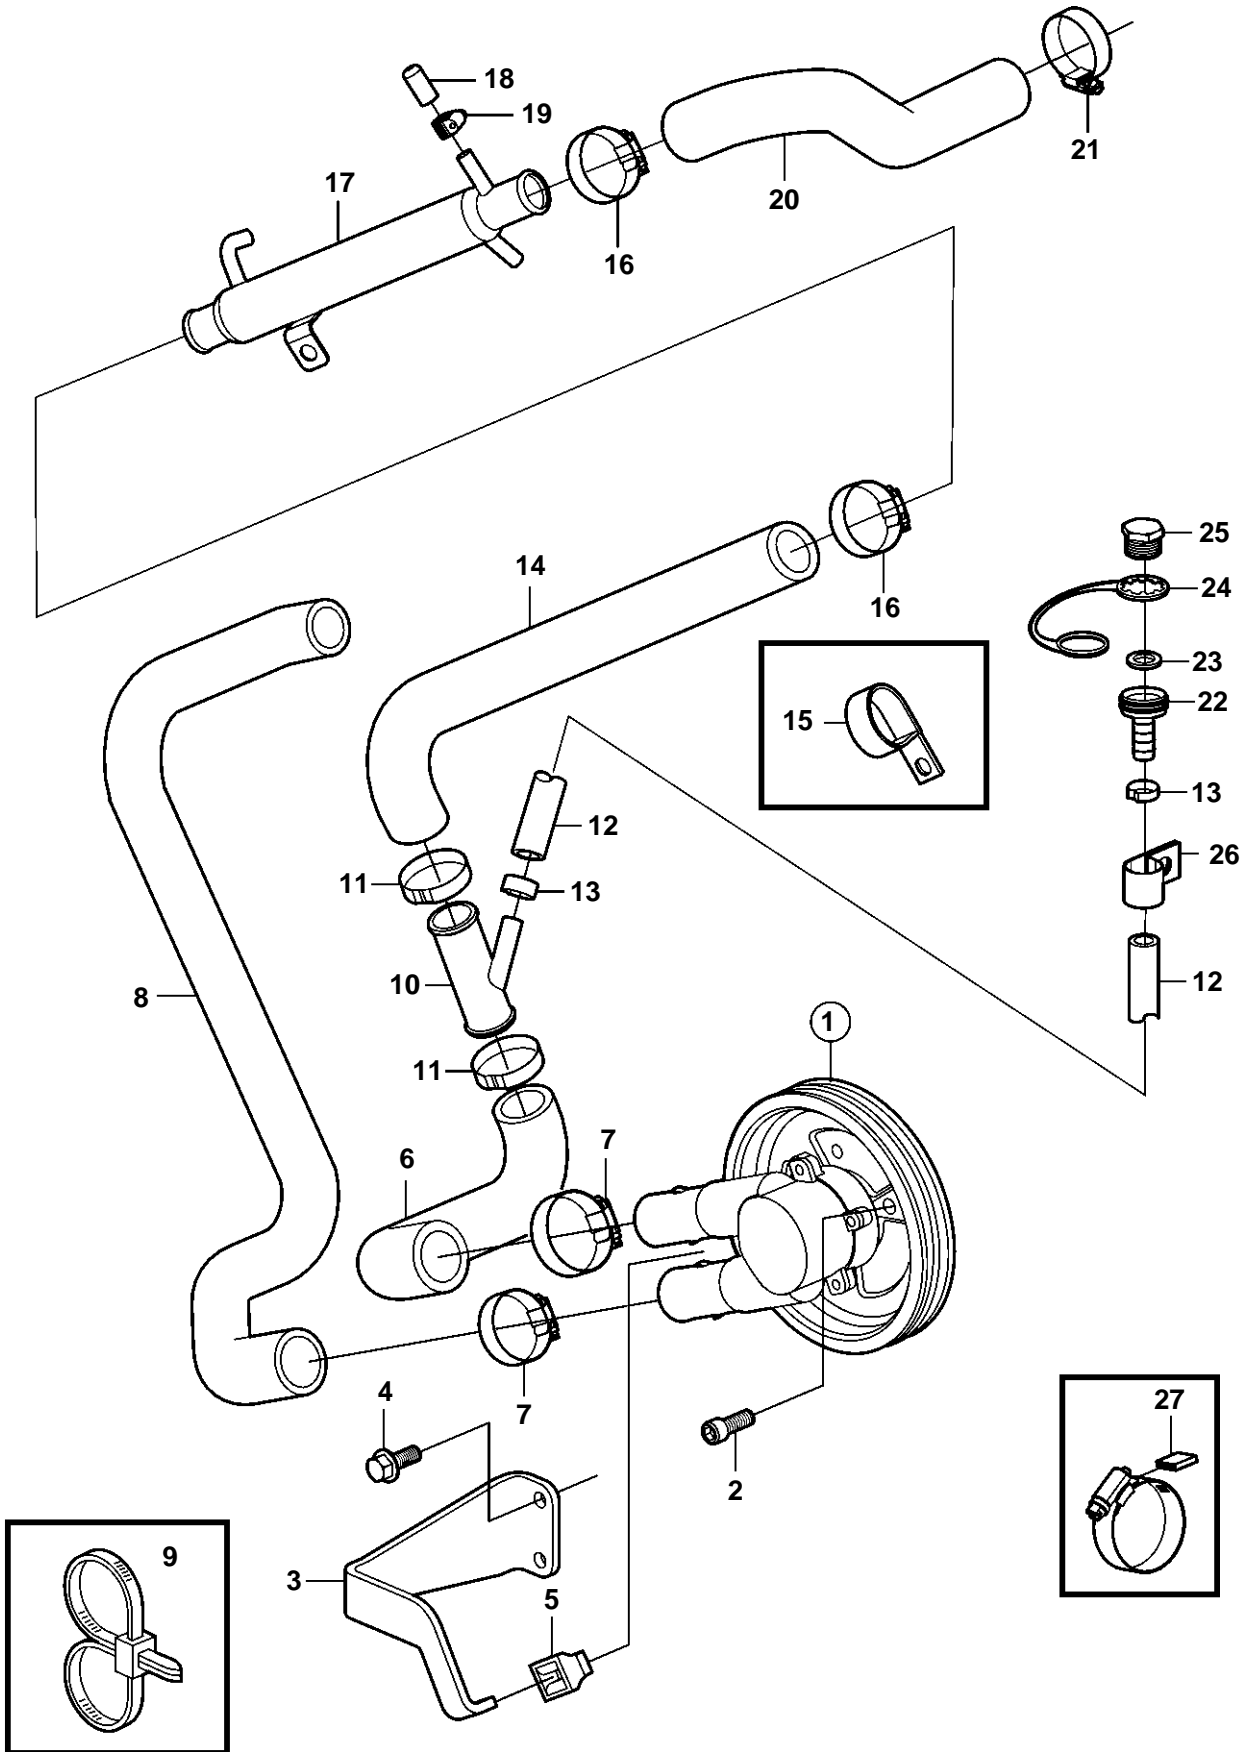

5.7GL-C, 5.7GL-D, 5.0GL-C, 5.0GL-D

20171

5.7GL-C, 5.7GL-D, 5.0GL-C, 5.0GL-D

REF	PART NO.	QTY	DESCRIPTION	SEE SEC.	NOTES
1	3862487	1	Pump	6928	
2	3857939	3	Screw		
3	3858241	1	Stay		
4	3853266	2	Screw		
5	3857954	1	Stop lug		
6	3862542	1	Hose		
7	3853786	2	Hose clamp		
8	3858237	1	Hose		
9	3850115	1	Retainer		
10	3862699	2	T-pipe		
11	982645	2	Clamp		
12	3862901	1	Hose		
13	983146	2	Clamp		
14	3862543	1	Hose		
15	3853312	1	Clamp		
16	3852602	2	Hose clamp		
17	3862629	1	Oil cooler		
18	3856766	1	Cardboard tube		
19	3860413	1	Hose clamp		
20	3861567	1	Hose		
21	3853786	1	Hose clamp		
22	3862902	1	Flushing connection		
23	3862079	1	Gasket		
24	3862082	1	Retainer		
25	3862656	1	Cardboard tube		
26	3862891	1	Attaching clamp		
27	3858532	X	Cover		W=0.465" (11.8mm)
	3861999	X	Cover		W=0.300" (7.6mm)